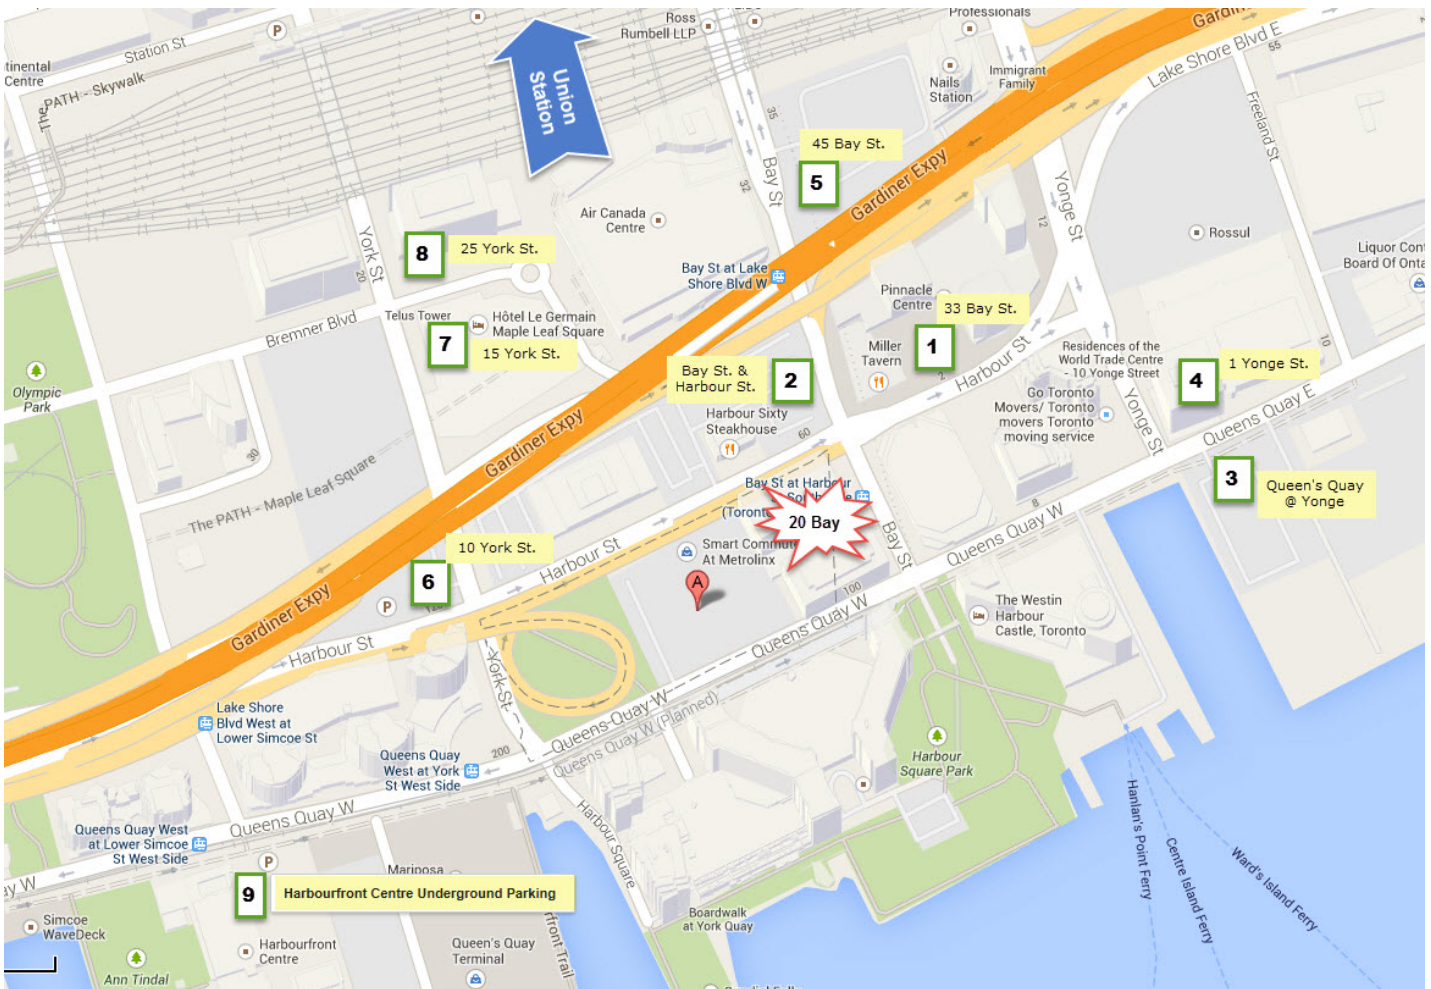

Accessing the Westbound Gardiner Expressway from 20 Bay

From WaterPark Place parking lot, turn right (west) onto Queens Quay W. Turn right at York St. Turn left to merge onto Gardiner Expressway W. Continue onto Queen Elizabeth Way W.

Accessing the Eastbound Gardiner Expressway from 20 Bay

From WaterPark Place parking lot, turn right (west) onto Queens Quay W. Turn right at York St. Take first right onto Harbour Street E. Take first left onto Bay Street (signs for Gardiner Expressway East). Slight right onto the Gardiner Expressway E ramp to Don Valley Parkway. Merge onto Don Valley Parkway Northbound, and continue to access Hwy 401.

By Subway

Union Station is the closest subway stop, located .6 km north of 20 Bay (approx. 5 minute walk south from Union). From Union you can take either streetcar (509 or 510) one stop to Queens Quay. Exit at ground level directly outside 20 Bay Street. There is also a bus route along Bay Street (bus route #6 Bay), which stops directly in front of 20 Bay at Queens Quay.

Parking

There is an underground parking lot at 10 & 20 Bay (entrance is off Queen's Quay). The entrance is located on Harbour Street (just east of York Street.)

However, the lot fills up quickly. Please refer to map below for other parking locations.